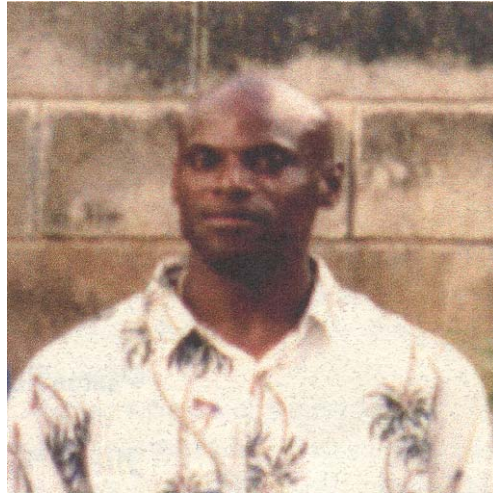

Appeal Regarding the Murder of Gleen 'Glen' WOLFFE

43 year old Gleen Wolffe was employed as a labourer working in the City of Hamilton. He lived alone in the Sandy's parish area. He had a son and he maintained close relationships with him, his son's mother and his own mother. He was an openly homosexual man.

Gleen's family became concerned about his failure to contact them since Thursday, 11th November 1999. They went to his home on Heathcote Hill in Sandy's parish on Wednesday 17th November and found him stabbed to death. There was no sign of forced entry. His car was found on Union Street in Pembroke. Gleen was last seen at work on Wednesday 10th November. The 11th was a national holiday. Unusually he failed to turn up for work on Friday, 12th November.

An active investigation into the murder of Gleen **WOLFFE** is ongoing. Police are appealing for anyone with any information about his murder including anyone who may have seen Gleen on or after Thursday 11th November 1999; or anyone who may have heard anything suspicious in the Heathcote Hill area between 11th & 17th November 1999 to contact the Serious Crime Unit on 299-4315 or the confidential Crime Stoppers hotline on 1-800-623-8477.